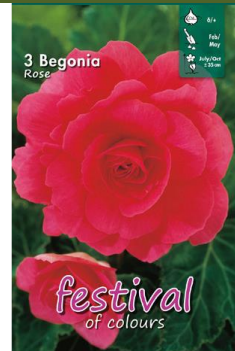

BEGONIA

Red

Q.tà Calibro codice
x3 6/7 067

Dark red

Q.tà Calibro codice
x3 6/7 068

Pink

Q.tà Calibro codice
x3 6/7 069

Yellow

Q.tà Calibro codice
x3 6/7 070