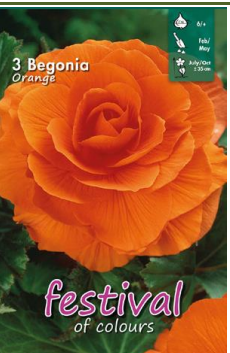

Orange

Q.tà Calibro codice
x3 6/7 071

White

Q.tà Calibro codice
x3 6/7 072

Mixed

Q.tà Calibro codice
x5 5/6 073

(14 blister x pacco)

BEGONIA Picotee

White Red

Q.tà Calibro codice
x3 5/6 074