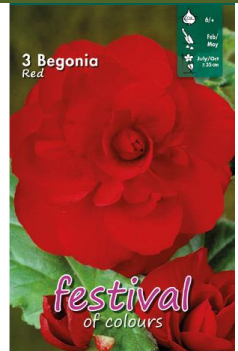

BEGONIA

Red

Q.tà Calibro codice
x3 6/7 067

Dark red

Q.tà Calibro codice
x3 6/7 068

Pink

Q.tà Calibro codice
x3 6/7 069

Yellow

Q.tà Calibro codice
x3 6/7 070