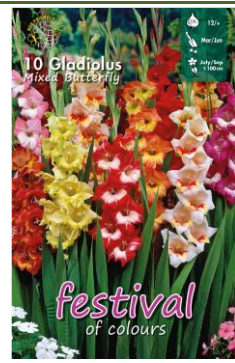

Mixed

Q.tà Calibro codice
x10 10/+ 065

Mixed

Q.tà Calibro codice
x10 12/+ 066

(14 blister x pacco)